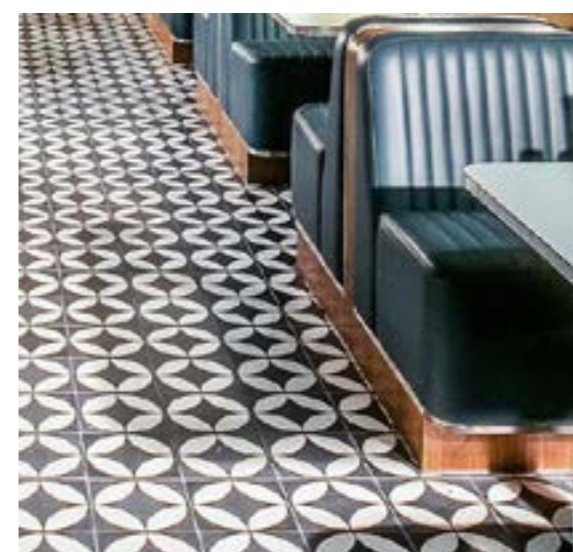

COME ON IN

Arrive, relax, work, meet and greet. Mollie's Motel is more than just a place to stay, it's an environment to be savoured and explored. Check-in and relax at the bar, meet some friends, colleagues, or simply get down to some work.