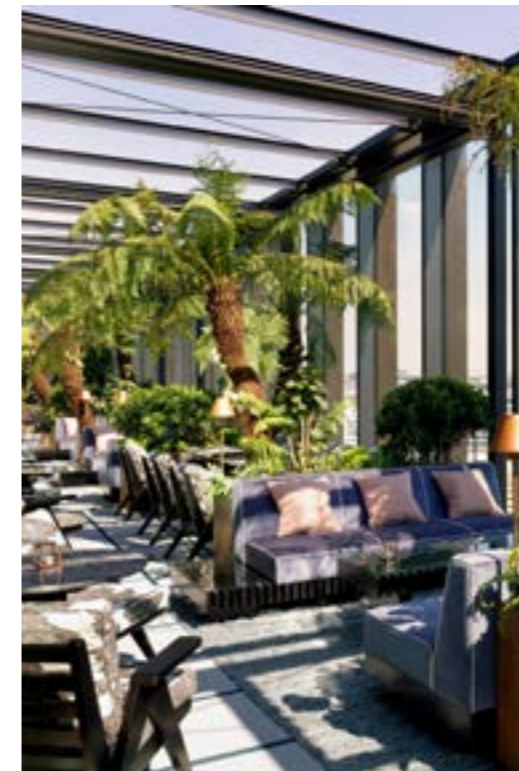

ROOFTOP POOL & TERRACE

Indoor and outdoor terrace and all year-round heated pool.

OGS LIVE ROOM

Space for live music and events.

SCREENING ROOM

Daily movies and private hire.

SPA & FITNESS

Cowshed spa, fitness studios, personal training and classes.