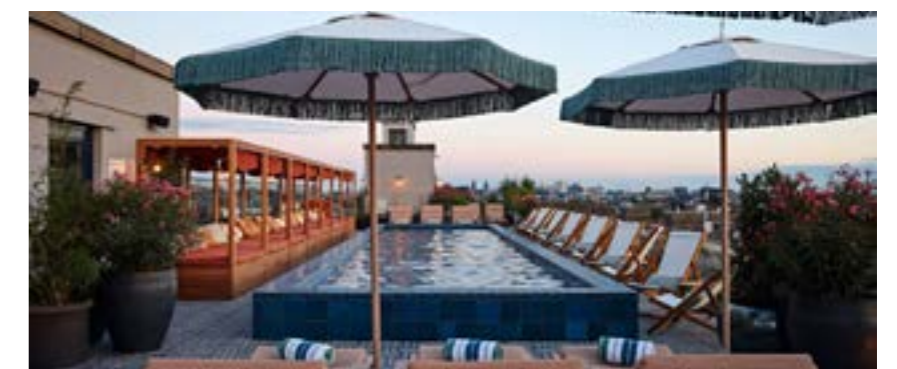

ROOFTOP POOL & TERRACE

Indoor and outdoor terrace and all year-round heated pool.

OGS LIVE ROOM

Space for live music and events.

SCREENING ROOM

Daily movies and private hire.

SPA & FITNESS

Cowshed spa, fitness studios, personal training and classes.